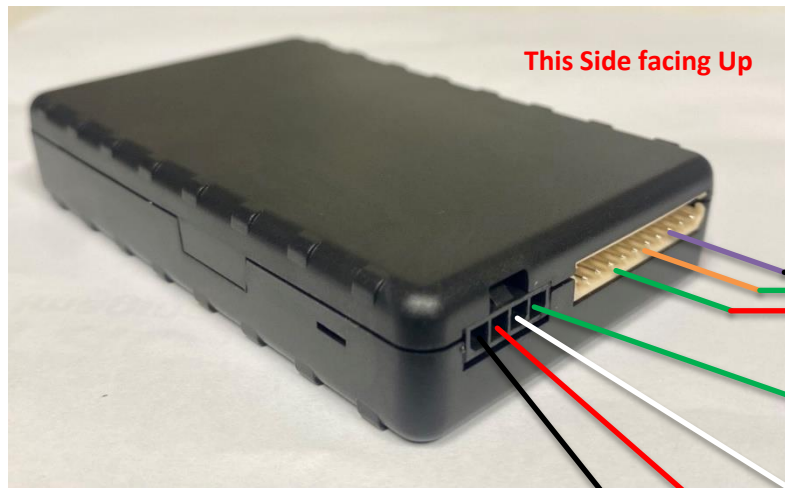

**Note: RFID used as per Customers Requirements**

This Side facing Up

RFID READER

RFID buzzer will sound when ignition is on  
To silence swipe valid RFID card

Note: Caution where mounting RFID  
Frequency may interfere with vehicle transponders

White from RFID reader connector  
to Green from ES810 connector

Green RFID Buzzer

White Ignition +12/24V

Red +12/24V

Black GND

### Black Connector

- RED – 12-24V
- BLACK – Ground
- White – Ignition
- Green – White wire of RFID Reader